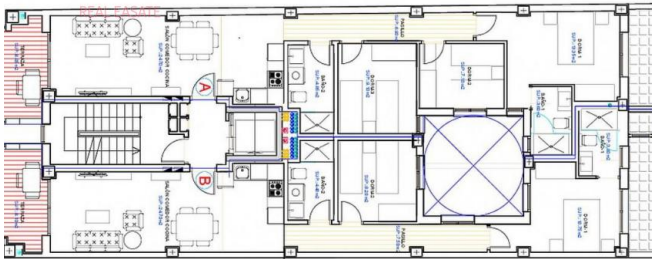

TAIRAGROUP