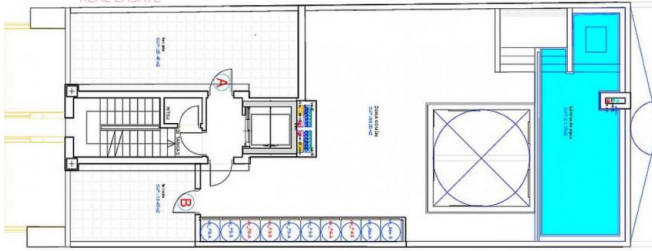

TAIRAGROUP
REAL EASATE