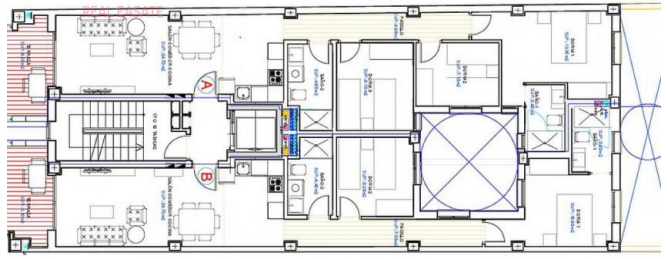

TAIRAGROUP